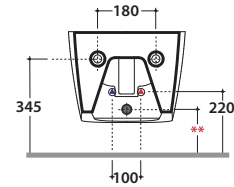

STONE WALL-HUNG BIDET STS10BI

CE EN 14528:2015

GLOBO

Ceramic antibacterial effect
BATAFORM®

Bagno di Colore

Glazed product with
CERASLIDE®

Cod. **STS10BI**

Wall-hung bidet 52.36 h28 cm. Fixing kit included. Weight 19 Kg

****Per installazione con :**
siphon "S"-160 mm
siphon SF052- 140 mm

Cod. **FI012BI**

Push open valve drain with ceramic top for bidet. Weight 0,5 Kg

Cod. **FI012CR**

Push open chromed valve drain for bidet. Weight 0,5 Kg