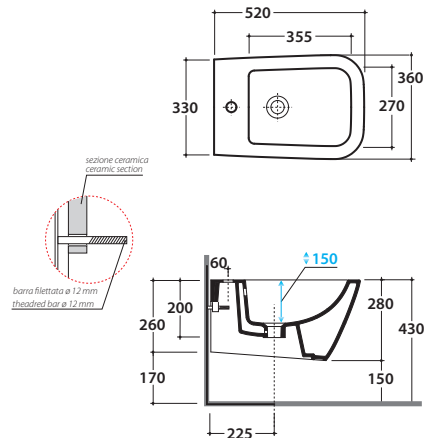

STONE WALL-HUNG BIDET STS10BI

CE EN 14528:2015

GLOBO

Ceramic antibacterial effect
BATAFORM®

Bagno di Colore

Glazed product with
CERASLIDE®

Cod. **STS10BI**

Wall-hung bidet 52.36 h28 cm. Fixing kit included. Weight 19 Kg

****Per installazione con :**
siphon "S"-160 mm
siphon SF052- 140 mm

Cod. **FI012BI**

Push open valve drain with ceramic top for bidet. Weight 0,5 Kg

Cod. **FI012CR**

Push open chromed valve drain for bidet. Weight 0,5 Kg

Cod. **PU001**

Acoustic and crash protection.

Cod. **FI002**

Fixing brackets for W/H sanitary. Weight 2,5 Kg